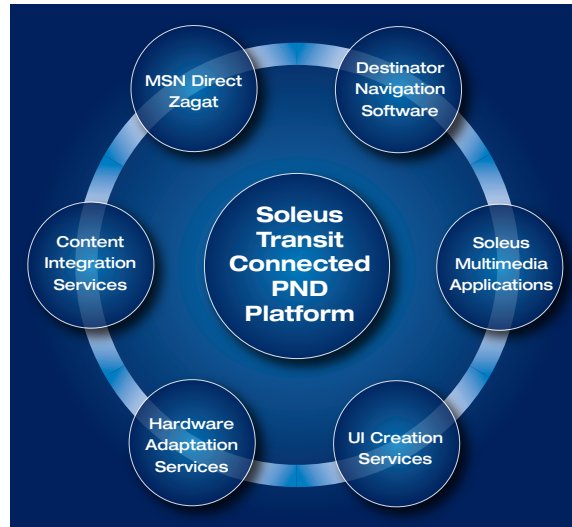

A Rapid PND Solution

Soleus Transit is a comprehensive software solution enabling you to rapidly bring a connected PND to market faster and at lower cost. Built on Windows Embedded CE, a popular OS choice for PNDs, Soleus Transit includes a pre-certified telephony stack and integrated phone software on a platform optimized for building navigation devices. Soleus Transit comes pre-integrated with Intrinsic's Destinator navigation software. Soleus Transit integrates with Microsoft Visual Studio and Platform Builder for a powerful, easy to use solution. Use the Soleus Adaptation Kit to adapt the platform to your chosen hardware or take advantage of our award-winning Solutions Engineering services for an end-to-end solution.

Soleus Transit + Destinator: A Great Value

While Soleus Transit is designed to support your preferred navigation software, it can also be purchased with a pre-integrated version of Destinator, navigation software. Destinator features the best routing engine in the industry, getting you to your destination by the shortest and quickest route. The elegantly simple, safe, and customizable UI provides users a number of viewing options, including day or night mode and 2D or 3D maps. There is also an audio interface that lets you hear turn-by-turn instructions while keeping your eyes on the road. Destinator is available in multiple languages with maps for many countries.

Destinator

The Center of Connected PND Possibilities

Soleus Transit is the starting point for many differentiated devices that combine navigation and telephony capabilities. Whether you want to create a dedicated traffic device or a converged device that also makes phone calls, plays music and shows movies, your project will progress faster with Soleus Transit. Intrinsic offers Soleus Transit combined with the Destinator navigation solution and Solutions Engineering teams to provide you with a low risk entry into the rapidly growing connected PND marketplace.